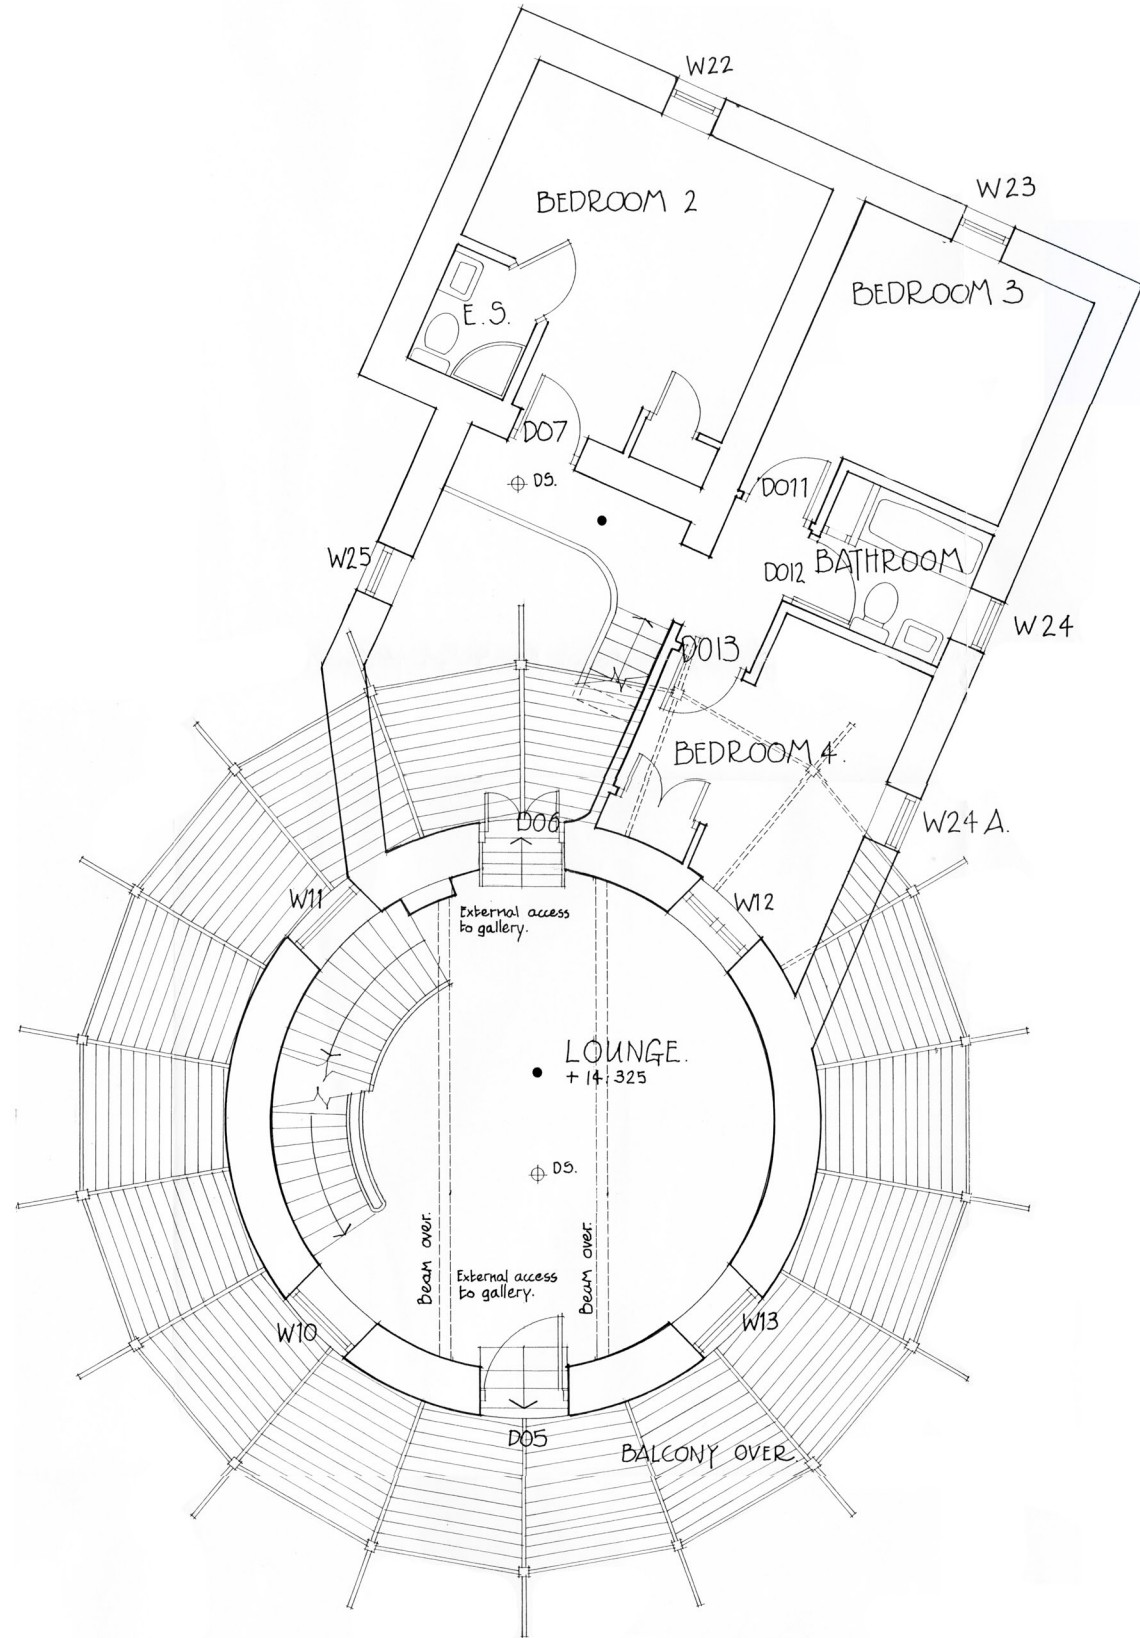

GROUND FLOOR PLAN AS BUILT.

Broken line denotes landing over.

FIRST FLOOR PLAN AS BUILT.

KEY	
●	Sprinkler head installed by specialist.
⊕ <sub>DS</sub>	Smoke detector.
⊕ <sub>DH</sub>	Heat detector.